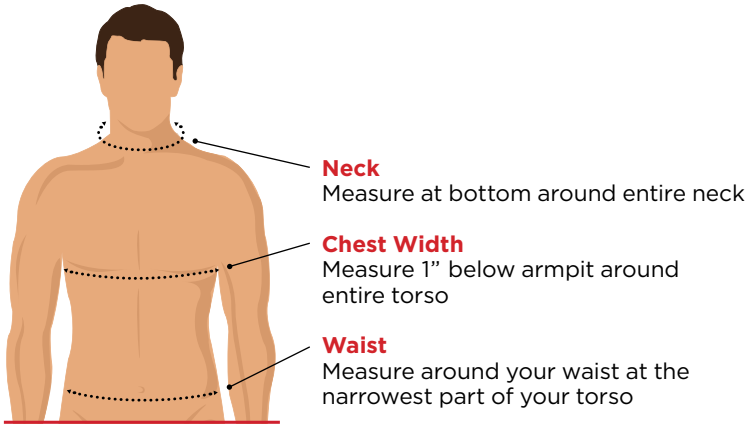

### Men's Size Chart

Shirts Sizes*	S	M	L	XL	XXL	XXXL	4XL
Neck	14½ - 15	15½ - 16	16½ - 17	17½ - 18	18½ - 19	19½ - 20	20½ - 21
Chest Width	36 - 38	39 - 41	42 - 44	45 - 47	48 - 50	51 - 53	54 - 56
Waist	28 - 30	32 - 34	36 - 38	40 - 42	44 - 46	48 - 50	52 - 54
Shorts & Pants Sizes*							
Waist	28 - 30	32 - 34	36 - 38	40 - 42	44 - 46		

### Women's Size Chart

Size*	XS	S	M	L	XL	XXL	XXXL
Number Size	2	4-6	8-10	12-14	16	18	20
Bust	33	34½-35¼	36¼-37¼	38¾-40¾	42-43	44	46
Waist	25¾	26½-27	28-29	30¾-32½	33½-35	37-38	40-42
Hips	35¾	37½-38¼	39¼-40¼	41¾-43¼	45-47	47-48	48-52

\* Sizes are based on your actual nude body measurements.