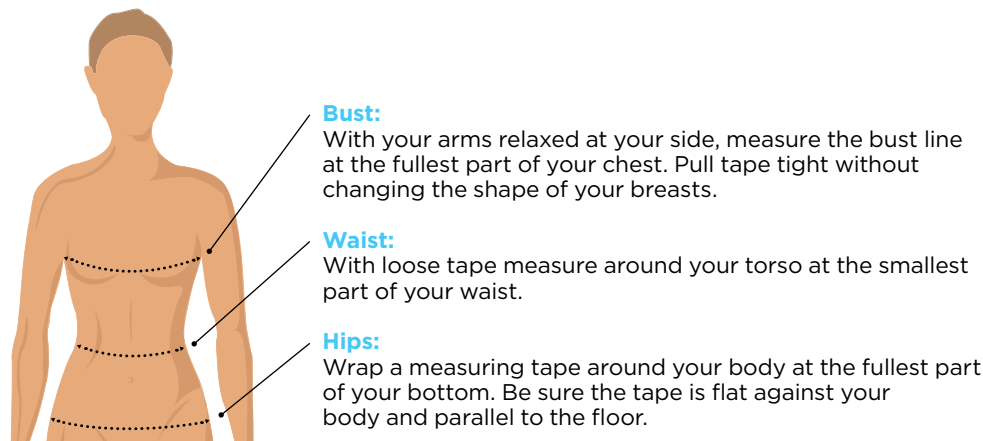

### Men's Size Chart

Shirts Sizes*	S	M	L	XL	XXL	XXXL	4XL
Neck	14½ - 15	15½ - 16	16½ - 17	17½ - 18	18½ - 19	19½ - 20	20½ - 21
Chest Width	36 - 38	39 - 41	42 - 44	45 - 47	48 - 50	51 - 53	54 - 56
Waist	28 - 30	32 - 34	36 - 38	40 - 42	44 - 46	48 - 50	52 - 54
Shorts & Pants Sizes*							
Waist	28 - 30	32 - 34	36 - 38	40 - 42	44 - 46		

### Women's Size Chart

Size*	XS	S	M	L	XL	XXL	XXXL
Number Size	2	4-6	8-10	12-14	16	18	20
Bust	33	34½-35¼	36¼-37¼	38¾-40¾	42-43	44	46
Waist	25¾	26½-27	28-29	30¾-32½	33½-35	37-38	40-42
Hips	35¾	37½-38¼	39¼-40¼	41¾-43¼	45-47	47-48	48-52

\* Sizes are based on your actual nude body measurements.